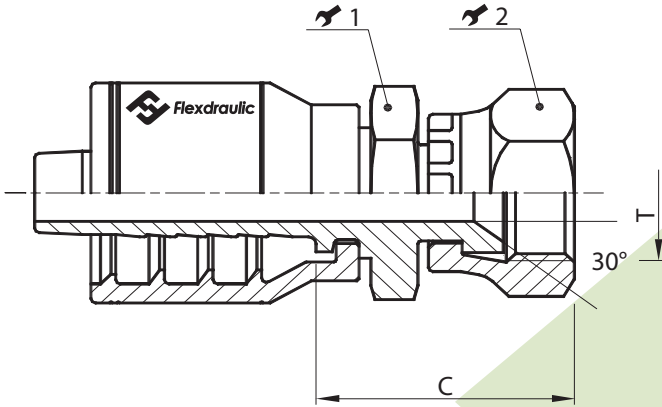

## Toyota Style Female Swivel

Part #	Hose I.D.		JIS Thread (T)	Cutoff (C) Inch	Wrench 1 (Inch)  1 (mm)		Wrench 2 (Inch)  2 (mm)	
	Inch	Size						
A04-04L	1/4"	-04	1/4" - 19	1.14"	3/4"	19	3/4"	19
A06-06L	3/8"	-06	3/8" - 19	1.24"	3/4"	19	7/8"	22
A08-08L	1/2"	-08	1/2" - 14	1.41"	7/8"	22	1 1/16"	27
A12-12L	3/4"	-12	3/4" - 14	1.59"	1 3/16"	30	1 1/4"	32
A16-16L	1"	-16	1" - 11	1.69"	1 1/4"	32	1 1/2"	38